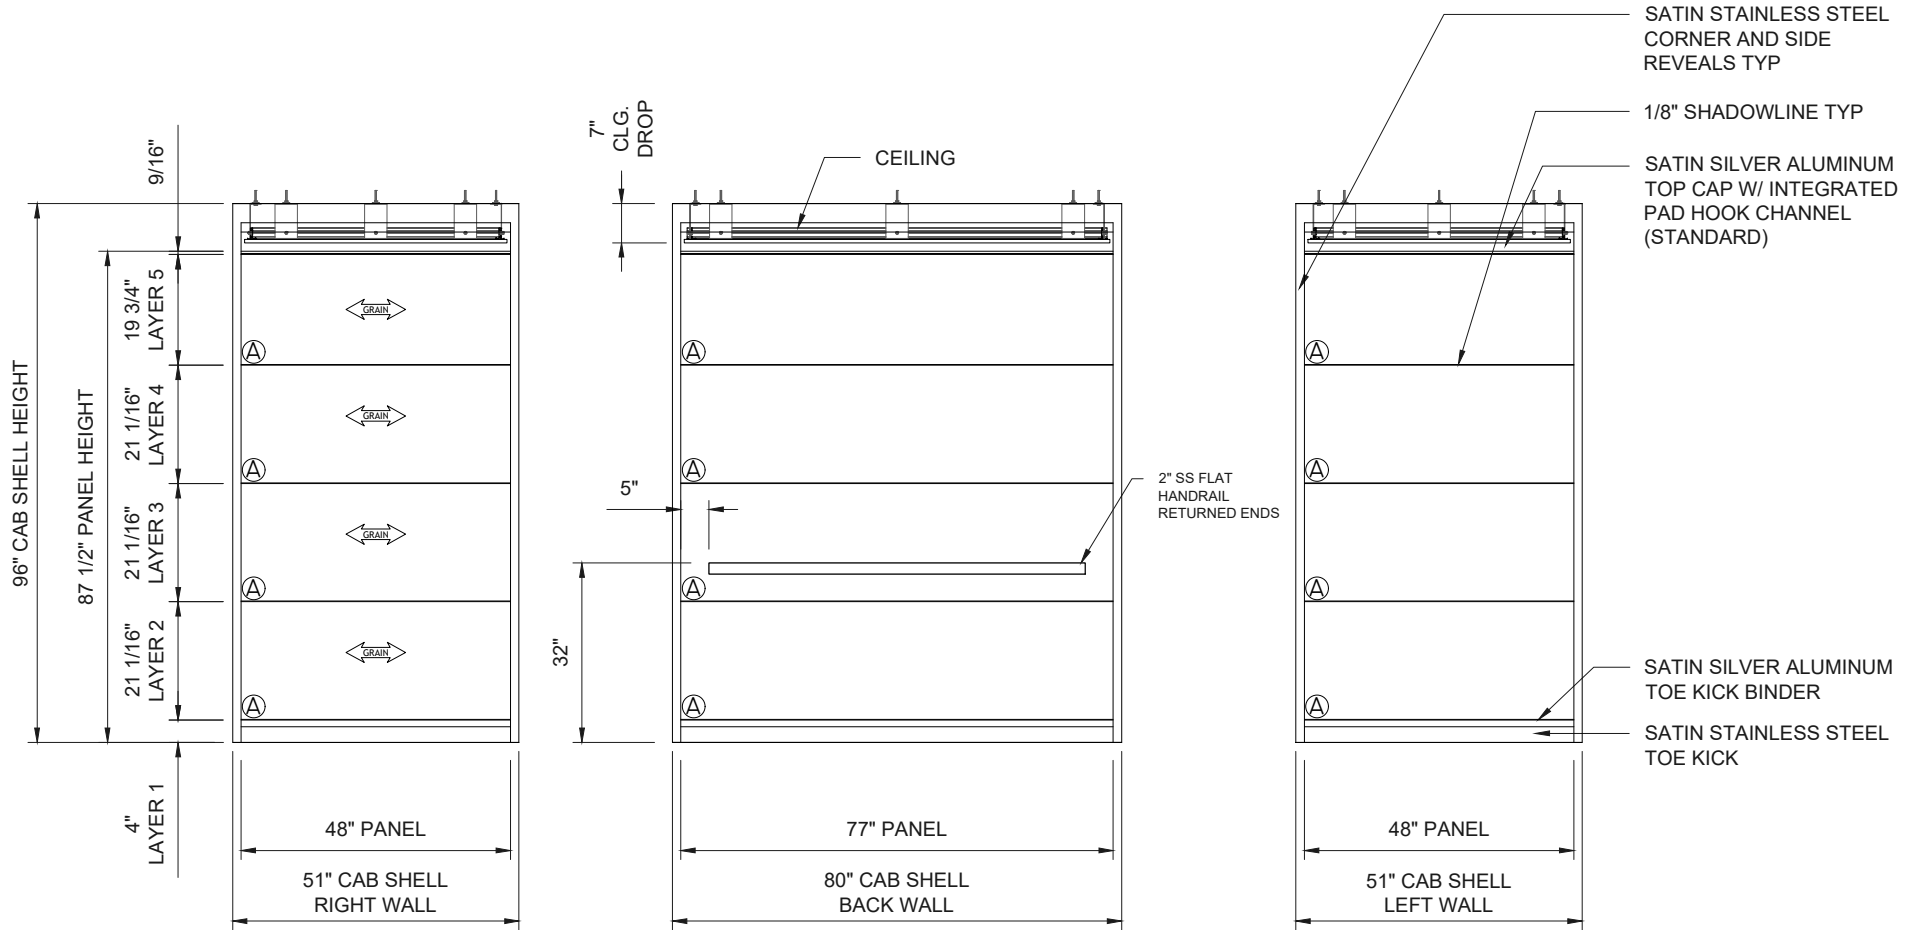

FINISH SCHEDULE:
 (A) WOOD VENEER

175 Titus Ave.
 Warrington, PA 18976
 Toll Free: 888-766-7834
 www.SnapCab.com

JOB NAME:			
JOB NUMBER:	CAB CAPACITY: 2500 LBS	WALL PANELS: SIERRA I	
CAB ID:	SCALE: NOT TO SCALE	CEILING: ISLAND	
DRAFTSMAN: SAT	DRAWING DATE: 2/12/2020	SIGNATURE:	DATE: